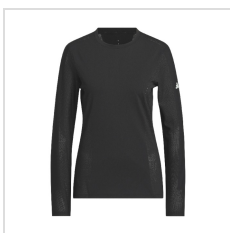

**Item#: KB6223**

**Description :**

Description:

Bring your A-game and pull on this adidas golf top for distraction-free performance on tournament day. It blends a slim, tailored fit with a high-performance jersey that lets you focus on climbing the leaderboard

Order Notes:

- Stock product is not returnable.
- adidas will not ship on a 3rd party account.

**Colors**

WHITE

BLACK

COLLEGIATE NAVY

**Sizes**

<b>Size*</b>	<input type="button" value="XS"/> <input type="button" value="Small"/> <input type="button" value="Medium"/> <input type="button" value="Large"/> <input type="button" value="X-Large"/> <input type="button" value="XX-Large"/>
--------------	--

**Production Details**

<b>Production Time</b>	3-5 Business Days
<b>FOB</b>	Spartanburg, South Carolina, 29301

**Images**

Black (KB8573)

White (KB8575)

Collegiate Navy (KB6223)

Collegiate Navy (KB6223)