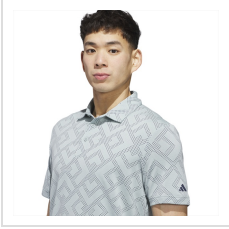

Images

Wonder Sage/Collegiate Navy (KB1393)