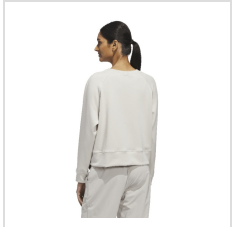

Images

Wonder Alumina (JX6676)