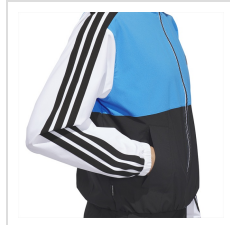

**Item#: JX6672**

**Description :**

Description:

- Sizes: XS–2XL
- TWISTWEAVE lightweight stretch fabric
- Loose fit
- 100% recycled polyester
- Full zip with stand-up collar
- Front pockets
- Elastic cuffs and hem
- Lined at main body
- Imported

# Images

---

Lucid Ray Blue (JX6672)

Lucid Ray Blue (JX6672)

Lucid Ray Blue (JX6672)

Collegiate Navy (JX6673)