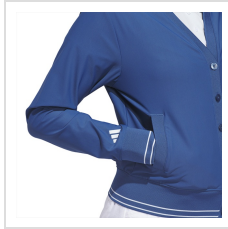

**Item#: JX6659**

**Description :**

**Description:**

- Sizes: XS–2XL
- Regular fit
- 95% recycled polyester, 5% elastane
- V-neck with button front
- Cool-feel fabric
- Front pockets
- Ribbed cuffs and hem
- Imported

## Images

---

Dusty Petrol (JX6659)

Dusty Petrol (JX6659)

Dusty Petrol (JX6659)

White (JX6657)