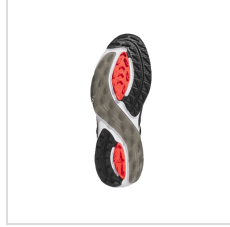

Item#: JS4140

Description :

Description:

- Wide fit
- Micro-adjustable dial-based BOA® Fit System
- Soft, durable waterproof microfiber leather upper
- REPETITOR midsole
- Molded INSITE® sockliner
- Infinity Traxion outsole
- Traxion outsole

Order Notes:

- Stock product is not returnable.
- adidas will not ship on a 3rd party account.

Colors

WHITE/ SILVER
METALLIC/
GREY TWO

CORE BLACK/
WHITE/ LUCID
RED

Sizes

Size*	7	7.5	8	8.5	9	9.5	10	10.5	11	11.5	12	12.5	13	14
	15													

Production Details

Production Time	5 Business Days
FOB	Spartanburg, South Carolina, 29301

Imprint Details

Pricing Includes	0 / 0
------------------	-------

Images

White/Silver Metallic/Grey Two(JS4140)

White/Silver Metallic/Grey Two(JS4140)

White/Silver Metallic/Grey Two(JS4140)

Core Black/White/Lucid Red (JS4141)

Core Black/White/Lucid Red (JS4141)

Core Black/White/Lucid Red (JS4141)