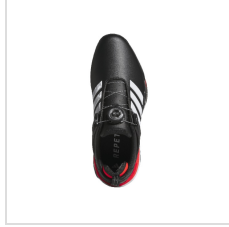

Item#: JS4140

Description :

Description:

- Wide fit
- Micro-adjustable dial-based BOA® Fit System
- Soft, durable waterproof microfiber leather upper
- REPETITOR midsole
- Molded INSITE® sockliner
- Infinity Traxion outsole
- Traxion outsole

Order Notes:

- Stock product is not returnable.
- adidas will not ship on a 3rd party account.

Colors

WHITE/ SILVER
METALLIC/
GREY TWO

CORE BLACK/
WHITE/ LUCID
RED

Sizes

Size*	7	7.5	8	8.5	9	9.5	10	10.5	11	11.5	12	12.5	13	14
	15													

Production Details

Production Time	5 Business Days
FOB	Spartanburg, South Carolina, 29301

Imprint Details

Pricing Includes	0 / 0
------------------	-------

Images

White/Silver Metallic/Grey Two(JS4140)

White/Silver Metallic/Grey Two(JS4140)

White/Silver Metallic/Grey Two(JS4140)

Core Black/White/Lucid Red (JS4141)

Core Black/White/Lucid Red (JS4141)

Core Black/White/Lucid Red (JS4141)