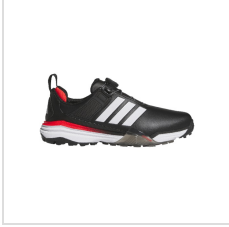

Core Black/White/Lucid Red (JS4141)