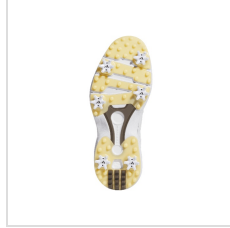

Colors

WHITE/ SILVER
METALLIC/
HALO SILVER

WHITE/ MATTE
SILVER/
BROWN

CORE BLACK/
CORE BLACK/
GREY TWO

Sizes

Size*	7	7.5	8	8.5	9	9.5	10	10.5	11	11.5	12	12.5	13	14
	15													

Production Details

Production Time	5 Business Days
FOB	Spartanburg, South Carolina, 29301

Imprint Details

Pricing Includes	0 / 0
------------------	-------

Images

White/Silver Metallic/Halo Silver (JQ3465)

White/Silver Metallic/Halo Silver (JQ3465)

White/Silver Metallic/Halo Silver (JQ3465)

White/Matte Silver/Brown (JQ3466)

White/Matte Silver/Brown (JQ3466)

White/Matte Silver/Brown (JQ3466)

Core Black/Core Black/Grey Two (JR1896)

Core Black/Core Black/Grey Two (JR1896)

Core Black/Core Black/Grey Two (JR1896)

Core Black/Core Black/Grey Two (JR1896)