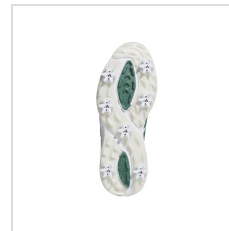

# Images

---

White/Collegiate Navy/Lucid Orange (JP8403)

White/Collegiate Navy/Lucid Orange (JP8403)

White/Collegiate Navy/Lucid Orange (JP8403)

Dash Grey/Iron Metallic/Lucid Ray Blue (JP8404)

Dash Grey/Iron Metallic/Lucid Ray Blue (JP8404)

Dash Grey/Iron Metallic/Lucid Ray Blue (JP8404)

White/Silver Metallic/Halo Silver (JP8402)

White/Silver Metallic/Halo Silver (JP8402)

White/Silver Metallic/Halo Silver (JP8402)

White/Collegiate Green/Crystal White (HP7083)

White/Collegiate Green/Crystal White (HP7083)

White/Collegiate Green/Crystal White (HP7083)

Core Black/White/Lucid Red (JQ6808)

Core Black/White/Lucid Red (JQ6808)

Core Black/White/Lucid Red (JQ6808)