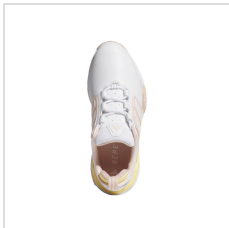

Order Notes:

- Stock product is not returnable.
- adidas will not ship on a 3rd party account.
- Companion Style: JP8394

Colors

WHITE/ SILVER
METALLIC/
DASH GREY

WHITE/
COLLEGIATE
NAVY/
CRYSTAL
WHITE

WHITE/ BLUSH
PINK/ ICE
TANGERINE

Imprint Details

Pricing Includes	0 / 0
------------------	-------

Images

White/Silver Metallic/Dash Grey (JP8397)

White/Silver Metallic/Dash Grey (JP8397)

White/Collegiate Navy/Crystal White (JP8398)

White/Collegiate Navy/Crystal White (JP8398)

White/Collegiate Navy/Crystal White (JP8398)

White/Blush Pink/Ice Tangerine
(JP8399)

White/Blush Pink/Ice Tangerine
(JP8399)

White/Blush Pink/Ice Tangerine
(JP8399)