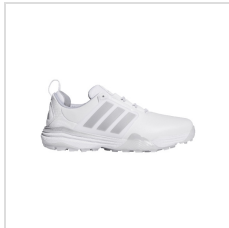

# Images

---

dash grey/iron metallic/lucid ray blue (JP8395)

dash grey/iron metallic/lucid ray blue (JP8395)

dash grey/iron metallic/lucid ray blue (JP8395)

white/collegiate navy/lucid orange (JP8394)

white/collegiate navy/lucid orange (JP8394)

white/collegiate navy/lucid orange (JP8394)

White/Silver Metallic/Halo Silver  
(JP8393)

White/Silver Metallic/Halo Silver  
(JP8393)

White/Silver Metallic/Halo Silver  
(JP8393)