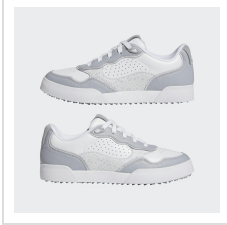

# ADIDAS LADIES RETROCROSS 25 GOLF SHOE

# Images

---

White/Grey Six/Gum Four (IH3398)

Alumina Pink/White  
(JP8545)

Alumina Pink/White  
(JP8545)

Alumina Pink/White  
(JP8545)

White/Halo Silver/Dash Grey (HP7091)