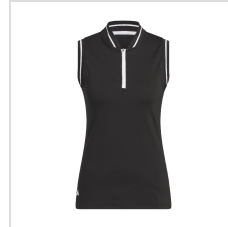

Colors

BLACK

COLLEGIATE
NAVY/ WHITE

WHITE/ WHITE

CRYSTAL SKY

DUSKY
PETROL

BLUSH PINK

Sizes

Production Details

Production Time	3-5 Business Days
FOB	Spartanburg, South Carolina, 29301

Imprint Details

Primary Imprint Area	0 0
----------------------	-----

Images

White/White (JC9239)

Collegiate Navy/White (JC9240)

Collegiate Navy/White (JC9240)

Black (JE9910)

Blush Pink (KC5123)

Crystal Sky (KC5124)

Dusky Petrol (KC5125)