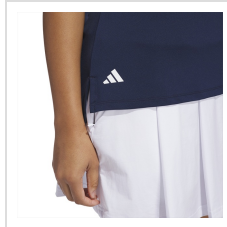

Colors

BLACK

COLLEGIATE
NAVY/ WHITE

WHITE/ WHITE

CRYSTAL SKY

DUSKY
PETROL

BLUSH PINK

Sizes

Production Details

Production Time	3-5 Business Days
FOB	Spartanburg, South Carolina, 29301

Imprint Details

Primary Imprint Area	0 0
----------------------	-----

Images

White/White (JC9239)

Collegiate Navy/White (JC9240)

Collegiate Navy/White (JC9240)

Black (JE9910)

Blush Pink (KC5123)

Crystal Sky (KC5124)

Dusky Petrol (KC5125)