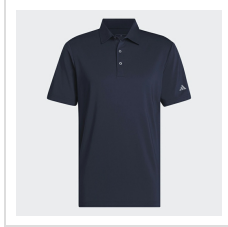

**Item#: IS7344**

**Description :**

Description:

- Sizes: S-3XL
- Regular fit
- 88% recycled polyester, 12% elastane single jersey
- Three-button polo collar
- 3 Bar logo

Order Notes:

- Stock product is not returnable.
- adidas will not ship on a 3rd party account.

**Colors**

WHITE

BLACK

COLLEGIATE  
NAVY

CRYSTAL SKY

**Sizes**

Size*	<input type="button" value="Small"/> <input type="button" value="Medium"/> <input type="button" value="Large"/> <input type="button" value="X-Large"/> <input type="button" value="XX-Large"/> <input type="button" value="XXX-Large"/>
-------	---

## Images

---

White (IS7344)

Black (IS7344)

Collegiate Navy (IS7346)

Crystal Sky (KC4038)