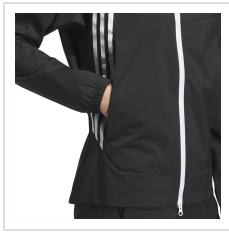

ADIDAS LADIES PROVISIONAL JACKET

Item#: IM5550

Description :

Product Description:

Be prepared for transitional weather in this adidas golf jacket. Durable ripstop feels lightweight and comfortable while providing a crucial extra layer during changing conditions. A drawcord-adjustable hood offers extra protection when you need it and the droptail hem adds coverage. Zip pockets secure your everyday essentials. This product is made with 100% recycled materials. By reusing materials that have already been created, we help to reduce waste and our reliance on finite resources and reduce the footprint of the products we make.

Colors

BLACK

COLLEGIATE
NAVY

Sizes

Size*	<input type="button" value="XS"/>	<input type="button" value="Small"/>	<input type="button" value="Medium"/>	<input type="button" value="X-Large"/>	<input type="button" value="XL"/>	<input type="button" value="XX-Large"/>	<input type="button" value="L"/>
-------	-----------------------------------	--------------------------------------	---------------------------------------	--	-----------------------------------	---	----------------------------------

Production Details

Production Time	3-5 Business Days
FOB	Spartanburg, South Carolina, 29301

Imprint Details

Primary Imprint Area	0 0
----------------------	-----

Images

Black (IM5550)

Black (IM5550)

Black (IM5550)