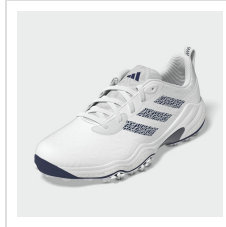

adidas CodeChaos 25 Golf Shoe