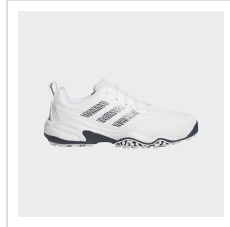

White/Collegiate Navy/White (IH8445)