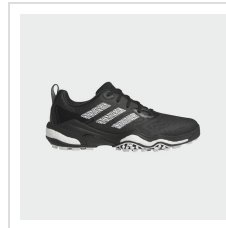

- Regular fit
- Lace closure
- Multi-layered waterproof knit upper
- TWISTGRIP
- 3D Torsion System
- LIGHTSTRIKE + BOOST combination midsole
- INSITE® sockliner
- Contains a minimum of 20% recycled and renewable content

Order Notes:

- Stock product is not returnable.
- adidas will not ship on a 3rd party account.
- Companion Style: ID8730

Colors

WHITE/ SILVER
METALLIC/
GREY TWO

WHITE/
COLLEGIATE
NAVY/ WHITE

CORE BLACK/
WHITE/ LUCID
LEMON

Images

adidas CodeChaos 25 Golf Shoe

White/Collegiate Navy/White (IH8445)

adidas CodeChaos 25 Golf Shoe

White/Collegiate Navy/White (IH8445)

White/Collegiate Navy/White (IH8445)

White/Silver Metallic/Grey Two (ID8732)