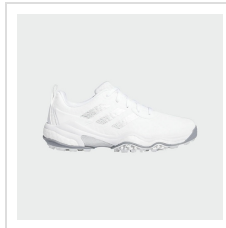

- Regular fit
- Lace closure
- Multi-layered waterproof knit upper
- TWISTGRIP
- 3D Torsion System
- LIGHTSTRIKE + BOOST combination midsole
- INSITE® sockliner
- Contains a minimum of 20% recycled and renewable content

Order Notes:

- Stock product is not returnable.
- adidas will not ship on a 3rd party account.
- Companion Style: ID8730

Colors

WHITE/ SILVER
METALLIC/
GREY TWO

WHITE/
COLLEGIATE
NAVY/ WHITE

CORE BLACK/
WHITE/ LUCID
LEMON

Images

adidas CodeChaos 25 Golf Shoe

White/Collegiate Navy/White (IH8445)

adidas CodeChaos 25 Golf Shoe

White/Collegiate Navy/White (IH8445)

White/Collegiate Navy/White (IH8445)

White/Silver Metallic/Grey Two (ID8732)