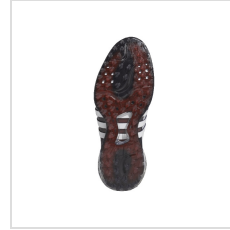

Colors

WHITE/ WHITE/
SILVER
METALLIC

DASH GREY/
DASH GREY/
COLLEGIATE
NAVY

WHITE/
COLLEGIATE
NAVY/ LUCID
RED

Sizes

Size*	7	7.5	8	8.5	9	9.5	10	10.5	11	11.5	12	12.5	13	14
	15													

Options

Width	Medium Width	Wide Width

Production Details

Production Time	5 Business Days
FOB	Spartanburg, South Carolina, 29301

Imprint Details

Pricing Includes	0 / 0
Primary Imprint Area	0 0

Images

White/ Collegiate Navy/ Lucid Red (HP7069)

White/ Collegiate Navy/ Lucid Red (HP7069)

White/ Collegiate Navy/ Lucid Red (HP7069)

White/White/Silver Metallic (IH0935)

Wide- White/White/Silver Metallic (IH0935)

Dash Grey/Dash Grey/Collegiate Navy
(IH2198)