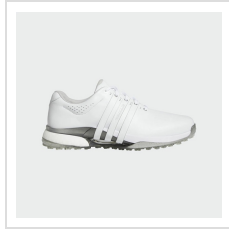

Item#: IH2197

Description :

Description:

- Leather upper
- BOOST heel and LIGHTSTRIKE midsole
- Made with preferred materials
- V3D TRAXION
- One-year waterproof warranty

Order Notes:

- Stock product is not returnable.
- adidas will not ship on a 3rd party account.

Colors

WHITE/ WHITE/
SILVER
METALLIC

DASH GREY/
DASH GREY/
COLLEGIATE
NAVY

WHITE/
COLLEGIATE
NAVY/ LUCID
RED

Sizes

Size*	7	7.5	8	8.5	9	9.5	10	10.5	11	11.5	12	12.5	13	14
	15													

Options

Width	Medium Width	Wide Width

Production Details

Production Time	5 Business Days
FOB	Spartanburg, South Carolina, 29301

Imprint Details

Pricing Includes	0 / 0
Primary Imprint Area	0 0

Images

White/ Collegiate Navy/ Lucid Red (HP7069)

White/ Collegiate Navy/ Lucid Red (HP7069)

White/ Collegiate Navy/ Lucid Red (HP7069)

White/White/Silver Metallic (IH0935)

Wide- White/White/Silver Metallic (IH0935)

Dash Grey/Dash Grey/Collegiate Navy
(IH2198)