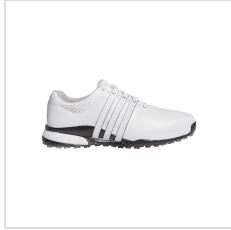

Imprint Details

Pricing Includes	0 / 0
Primary Imprint Area	0 0

Images

White/ Collegiate Navy/ Lucid Red (HP7069)