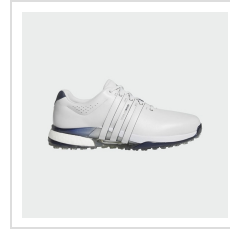

Colors

WHITE/ WHITE/
SILVER
METALLIC

DASH GREY/
DASH GREY/
COLLEGIATE
NAVY

WHITE/
COLLEGIATE
NAVY/ LUCID
RED

Sizes

Size*	7	7.5	8	8.5	9	9.5	10	10.5	11	11.5	12	12.5	13	14
	15													

Options

Width	Medium Width	Wide Width

Production Details

Production Time	5 Business Days
FOB	Spartanburg, South Carolina, 29301

Imprint Details

Pricing Includes	0 / 0
Primary Imprint Area	0 0

Images

White/ Collegiate Navy/ Lucid Red (HP7069)

White/ Collegiate Navy/ Lucid Red (HP7069)

White/ Collegiate Navy/ Lucid Red (HP7069)

White/White/Silver Metallic (IH0935)

Wide- White/White/Silver Metallic (IH0935)

Dash Grey/Dash Grey/Collegiate Navy
(IH2198)