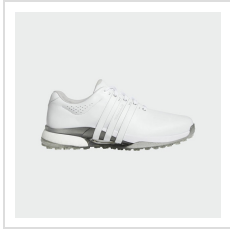

Item#: IH2197

Description :

Description:

- Leather upper
- BOOST heel and LIGHTSTRIKE midsole
- Made with preferred materials
- V3D TRAXION
- One-year waterproof warranty

Order Notes:

- Stock product is not returnable.
- adidas will not ship on a 3rd party account.

Colors

WHITE/ WHITE/
SILVER
METALLIC

DASH GREY/
DASH GREY/
COLLEGIATE
NAVY

WHITE/
COLLEGIATE
NAVY/ LUCID
RED

Sizes

Size*	7	7.5	8	8.5	9	9.5	10	10.5	11	11.5	12	12.5	13	14
	15													

Options

Width	Medium Width	Wide Width

Production Details

Production Time	5 Business Days
FOB	Spartanburg, South Carolina, 29301

Imprint Details

Pricing Includes	0 / 0
Primary Imprint Area	0 0

Images

White/ Collegiate Navy/ Lucid Red (HP7069)

White/ Collegiate Navy/ Lucid Red (HP7069)

White/ Collegiate Navy/ Lucid Red (HP7069)

White/White/Silver Metallic (IH0935)

Wide- White/White/Silver Metallic (IH0935)

Dash Grey/Dash Grey/Collegiate Navy
(IH2198)