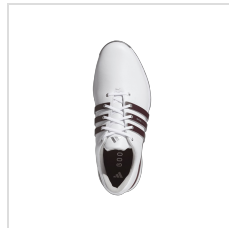

White/Maroon/Iron Metallic (KI1629)