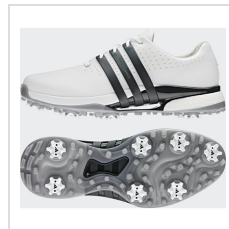

- Regular and wide fits
- Multi-thickness lace closure
- Waterproof leather upper with 360Wrap support
- INSITE® sockliner
- Torsion Bridge
- Lightstrike cushioning plus JET BOOST heel
- Seven-spike TPU outsole

## Images

Dash Green/Silver Metallic/Lucid Ray Blue (KJ1878)

Dash Green/Silver Metallic/Lucid Ray Blue (KJ1878)

Dash Green/Silver Metallic/Lucid Ray Blue (KJ1878)

White/Team Royal Blue/Better Scarlet (HQ0043)

White/Team Royal Blue/Better Scarlet (HQ0043)

White/Team Royal Blue/Better Scarlet (HQ0043)

White/Maroon/Iron Metallic (KI1629)

White/Maroon/Iron Metallic (KI1629)

Core Black/White/Core Black (IF0246)

aWhite/White/Silver Metallic (IF0246)

White/Collegiate Navy/Silver Metallic (IF0245)

Wide-White/White/Silver Metallic (IF0248)

Wide- White/Collegiate Navy/Silver Metallic (IF0249)