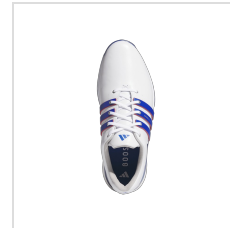

- Regular and wide fits
- Multi-thickness lace closure
- Waterproof leather upper with 360Wrap support
- INSITE® sockliner
- Torsion Bridge
- Lightstrike cushioning plus JET BOOST heel
- Seven-spike TPU outsole

## Images

Dash Green/Silver Metallic/Lucid Ray Blue (KJ1878)

Dash Green/Silver Metallic/Lucid Ray Blue (KJ1878)

Dash Green/Silver Metallic/Lucid Ray Blue (KJ1878)

White/Team Royal Blue/Better Scarlet (HQ0043)