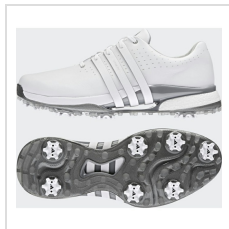

- Regular and wide fits
- Multi-thickness lace closure
- Waterproof leather upper with 360Wrap support
- INSITE® sockliner
- Torsion Bridge
- Lightstrike cushioning plus JET BOOST heel
- Seven-spike TPU outsole

## Images

Dash Green/Silver Metallic/Lucid Ray Blue (KJ1878)

Dash Green/Silver Metallic/Lucid Ray Blue (KJ1878)

Dash Green/Silver Metallic/Lucid Ray Blue (KJ1878)

White/Team Royal Blue/Better Scarlet (HQ0043)

White/Team Royal Blue/Better Scarlet (HQ0043)

White/Team Royal Blue/Better Scarlet (HQ0043)

White/Maroon/Iron Metallic (KI1629)

White/Maroon/Iron Metallic (KI1629)

Core Black/White/Core Black (IF0246)

aWhite/White/Silver Metallic (IF0246)

White/Collegiate Navy/Silver Metallic (IF0245)

Wide-White/White/Silver Metallic (IF0248)

Wide- White/Collegiate Navy/Silver Metallic (IF0249)