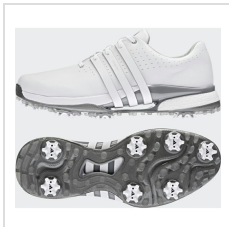

- Regular and wide fits
- Multi-thickness lace closure
- Waterproof leather upper with 360Wrap support
- INSITE® sockliner
- Torsion Bridge
- Lightstrike cushioning plus JET BOOST heel
- Seven-spike TPU outsole

White/Team Royal Blue/Better Scarlet (HQ0043)

White/Team Royal Blue/Better Scarlet (HQ0043)

White/Maroon/Iron Metallic (KI1629)

White/Maroon/Iron Metallic (KI1629)

Core Black/White/Core Black (IF0246)

aWhite/White/Silver Metallic (IF0246)

White/Collegiate Navy/Silver Metallic (IF0245)

Wide-White/White/Silver Metallic (IF0248)

Wide- White/Collegiate Navy/Silver Metallic (IF0249)