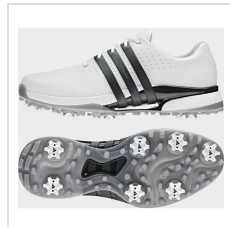

- Regular and wide fits
- Multi-thickness lace closure
- Waterproof leather upper with 360Wrap support
- INSITE® sockliner
- Torsion Bridge
- Lightstrike cushioning plus JET BOOST heel
- Seven-spike TPU outsole

## Images

Dash Green/Silver Metallic/Lucid Ray Blue (KJ1878)

Dash Green/Silver Metallic/Lucid Ray Blue (KJ1878)

Dash Green/Silver Metallic/Lucid Ray Blue (KJ1878)

White/Team Royal Blue/Better Scarlet (HQ0043)

White/Team Royal Blue/Better Scarlet (HQ0043)

White/Team Royal Blue/Better Scarlet (HQ0043)

White/Maroon/Iron Metallic (KI1629)

White/Maroon/Iron Metallic (KI1629)

Core Black/White/Core Black (IF0246)

aWhite/White/Silver Metallic (IF0246)

White/Collegiate Navy/Silver Metallic (IF0245)

Wide-White/White/Silver Metallic (IF0248)

Wide- White/Collegiate Navy/Silver Metallic (IF0249)