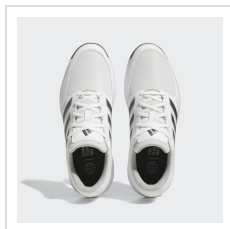

Item#: GV6891

Description :

Description:

A Bounce midsole plus padded tongue and collar provide the ultimate comfort and stability in these women's adidas golf shoes. The spiked Traxion outsole offers multi-directional grip and flexibility for easy transitions off the course. A waterproof upper keeps your feet dry in damp conditions. Made with a series of recycled materials, this upper features at least 50% recycled content. This product represents just one of our solutions to help end plastic waste.

Pricing Includes	0 / 0
------------------	-------

Images

White/Dark Silver Metallic/Silver Metallic
(GV6891)

Grey Four/White/Grey Three (GV6889)

Core Black/Core Black/White (GV6890)

Wide White/Dark Silver Metallic/Silver Metallic
(GV6888)

Wide Grey Four/White/Grey Three (GV6892)

Wide Core Black/Core Black/White (GV6893)