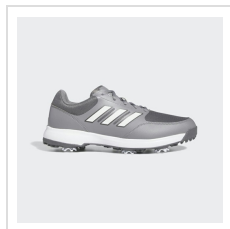

Item#: GV6891

Description :

Description:

A Bounce midsole plus padded tongue and collar provide the ultimate comfort and stability in these women's adidas golf shoes. The spiked Traxion outsole offers multi-directional grip and flexibility for easy transitions off the course. A waterproof upper keeps your feet dry in damp conditions. Made with a series of recycled materials, this upper features at least 50% recycled content. This product represents just one of our solutions to help end plastic waste.

Pricing Includes	0 / 0
------------------	-------

Images

White/Dark Silver Metallic/Silver Metallic
(GV6891)

Grey Four/White/Grey Three (GV6889)

Core Black/Core Black/White (GV6890)

Wide White/Dark Silver Metallic/Silver Metallic
(GV6888)

Wide Grey Four/White/Grey Three (GV6892)

Wide Core Black/Core Black/White (GV6893)