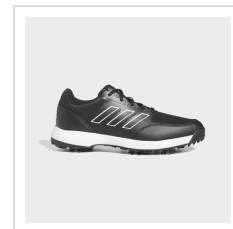

Wide Core Black/Core Black/White (GV6893)