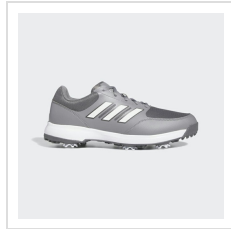

Grey Four/White/Grey Three (GV6889)