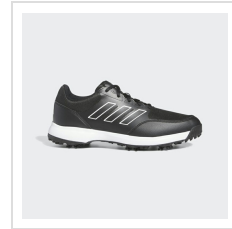

Item#: GV6891

Description :

Description:

A Bounce midsole plus padded tongue and collar provide the ultimate comfort and stability in these women's adidas golf shoes. The spiked Traxion outsole offers multi-directional grip and flexibility for easy transitions off the course. A waterproof upper keeps your feet dry in damp conditions. Made with a series of recycled materials, this upper features at least 50% recycled content. This product represents just one of our solutions to help end plastic waste.

Pricing Includes	0 / 0
------------------	-------

Images

White/Dark Silver Metallic/Silver Metallic
(GV6891)

Grey Four/White/Grey Three (GV6889)

Core Black/Core Black/White (GV6890)

Wide White/Dark Silver Metallic/Silver Metallic
(GV6888)