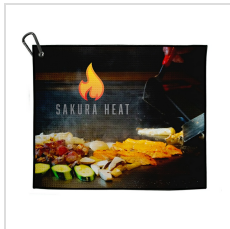

Images

Golf Pro Club Clean Kit (GPCK-TOWEL-CB-REVO)

Divot Tool Colors

Black Club Brush

Dormie Towel- Full Color Dye Sublimation

Dormie Towel- Full Bleed