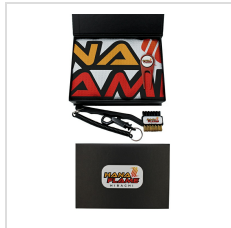

Order Notes:

- MOQ: 48 pcs.
- Rush Services Available.
- Cannot ship on a FedEx account number, UPS only.

Colors

WHITE

GREEN

RED

MATTE BLACK

NAVY BLUE

PURPLE

MATTE NICKEL

SMOKED NICKEL

Options

Divot Tool Imprint	Ball Marker: 7/8" Diameter
Dormie Towel	Sublimation (Traditional) Imprint Size: 14" x 17.5" Sublimation (Tri-Fold) Imprint Size: 2 1/8" x 4"
Club Brush Imprint	Full Color Domed: 5/8" H x 1 1/2" W
Club Brush Imprint: Side 2	None Full Color Domed: 5/8" H x 1 1/2" W
Gift Box Imprint	Full Color Resin Domed: 3.25" W x 1.875" H

Images

Golf Pro Club Clean Kit (GPCK-TOWEL-CB-REVO)

Divot Tool Colors

Black Club Brush

Dormie Towel- Full Color Dye Sublimation

Dormie Towel- Full Bleed