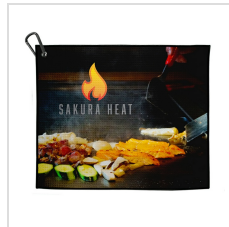

Item#: GPCK-TWL-GEOBO

Description :

Description:

Unveiling the Geo / Bottle Opener Divot Tool Golf Pro Clean Kit! Our magnetic-close box features a tri-fold microfiber towel for pristine equipment care, a dual-sided club brush for optimal performance, and the Geo / Bottle Opener Divot Tool – the epitome functionality. Elevate your golf experience with this premium set, where convenience meets excellence. Perfect for gifting or treating yourself to the best in golf accessories! Attractive black magnetic close gift box with Full Color Resin Domed logo on top.

Images

Golf Pro Club Clean Kit (GPCK-TOWEL-CB-GEOBO)

Geo Divot Tool/Bottle Opener- Gunmetal

Black Club Brush

Dormie Towel- Full Color Dye Sublimation

Dormie Towel- Full Bleed