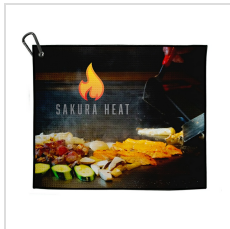

## Imprint Details

Pricing Includes	4-Color Process / 5 locations
Primary Imprint Area	7/8 Inches Diameter 0 Removeable Ball Marker
Decoration Method	Full Color

## Images

Golf Pro Club Clean Kit (GPCK-TOWEL-CB-FXLT)

Divot Tool Colors

Black Club Brush

Dormie Towel- Full Color Dye Sublimation

Dormie Towel- Full Bleed