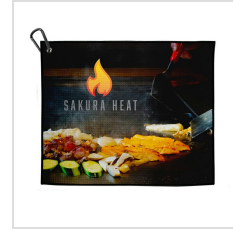

Production Details

Production Time	7 Business Days After Artwork Approval
FOB	VILLA PARK, Illinois, 60181

Imprint Details

Pricing Includes	4-Color Process / 4 locations
Primary Imprint Area	5/8 Inches Height 1 1/2 Inches Width Club Brush
Decoration Method	Full Color

Images

Golf Pro Club Clean Kit

Club Brush

Dormie Towel- Full Color Dye Sublimation

Dormie Towel- Full Bleed