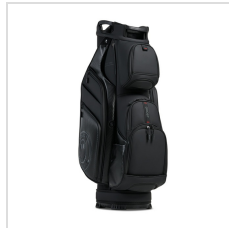

Ronin Ops (GG-GLFBAG-RONIN-GT)