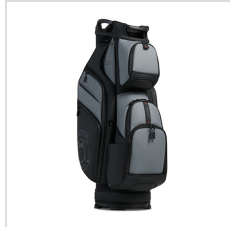

| | |
|----------------------|---|
| Pricing Includes | 5 Spot Colors / 1 location |
| Primary Imprint Area | 5.25 Inches Width Removable Ball Pocket |
| Decoration Method | Embroidery |

Images

Oreo (GG-GLFBAG-OREO-GT)