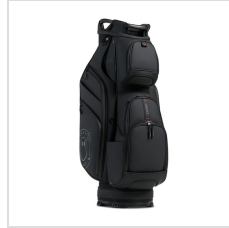

Katana Ops (GG-GLFBAG-KATANA-GT)