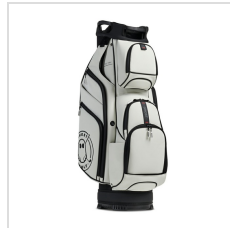

Saya (GG-GLFBAG-SAYA-GT)