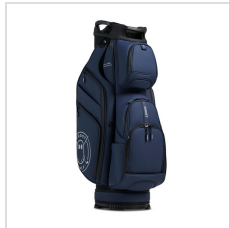

Patriot Ops (GG-GLFBAG-PATRIOT-GT)