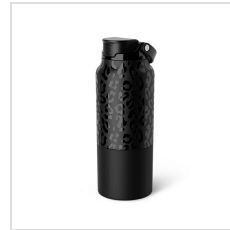

Item#: DWRI35

Description :

Product Description:

The BrūMate Rise 35 oz Water Bottle with Covered Silicone Straw is built for all-day hydration with maximum convenience and durability. Its 100% leakproof lid provides confidence against spills whether you're commuting, traveling, or heading to the gym. The covered silicone straw helps keep your drinking surface clean and protected, while triple-insulated stainless steel ensures your beverages stay cold for hours. With a larger capacity, ergonomic design, and sturdy carry handle, it's made to keep up with your busiest days while still fitting comfortably into most cupholders.

- 100% leakproof lid for spill-free transport
- Covered silicone straw for hygienic sipping
- Triple-insulated stainless steel keeps drinks cold longer
- Durable, high-quality construction
- Comfortable, easy-carry handle
- Cupholder-friendly design
- 35 oz capacity

Prickly Pear (DWRI35PPR)

Primrose (DWRI35PRM)

Rose Taupe (DWRI35RTP)

Sage (DWRI35SGE)

Onyx Leopard - Premium Finish (DWRI35OXL)