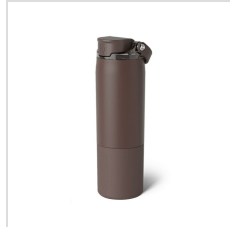

Java (DWRI25JAV)