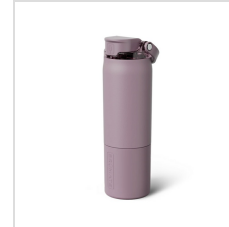

Lilac Dusk (DWRI25LLD)