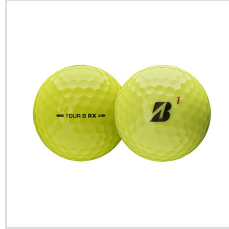

Order Notes:

- MOQ with a logo: 12 Dozen
- Black imprint only on colored golf balls.
- No Metallic Colors
- Rush Services Available

Colors

WHITE

YELLOW

Options

Golf Ball Imprint Side 1	<input diameter"="" type="button" value="Logo- 7/8"/> <input type="button" value="Personalization"/>
Golf Ball Imprint Side 2	<input type="button" value="None"/> <input diameter"="" type="button" value="Logo Side 2- 7/8"/> <input type="button" value="Personalization - Side 2"/>

Images

White (D6WXN)

White (D6WXN)

White (D6WXN)

White (D6WXN)

Yellow (D6YXN)

Yellow (D6YXN)

Yellow (D6YXN)

Yellow (D6YXN)

Yellow (D6YXN)