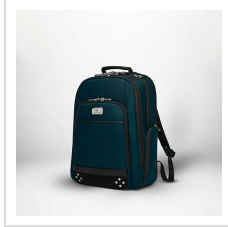

CLUB GLOVE TOUR BACKPACK

Item#: CG25TBP

Description :

Designed for the modern traveler, this versatile and durable backpack is perfect for daily commutes to the clubhouse, office, or anywhere in between. Crafted with military-grade CORDURA® Ballistic Nylon fabric, it features a velour-lined laptop sleeve to help keep your valuables protected and organized. Full-grain leather handles and TPR-plated zippers provide a premium look and long-lasting durability for everyday use. Measuring 17.8" (H) x 13.3" (W) x 8.3" (D) and weighing 4 lbs., this backpack fits most launch monitors and includes a cord organizer for added convenience.

Images

Black (CG25TBP-0)

Slate (CG25TBP-2)

Navy (CG25TBP-4)

Deep Sea (CG25TBP-4D)

Deep Sea (CG25TBP-4D)

Deep Sea (CG25TBP-4D)

Deep Sea (CG25TBP-4D)