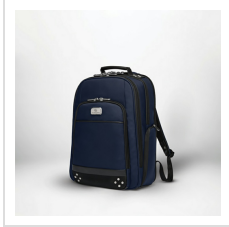

Navy (CG25TBP-4)