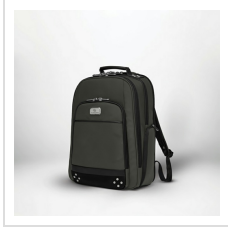

Slate (CG25TBP-2)