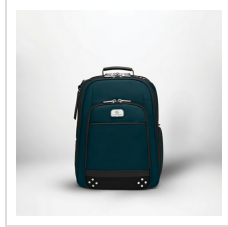

CLUB GLOVE TOUR BACKPACK

Item#: CG25TBP

Description :

Designed for the modern traveler, this versatile and durable backpack is perfect for daily commutes to the clubhouse, office, or anywhere in between. Crafted with military-grade CORDURA® Ballistic Nylon fabric, it features a velour-lined laptop sleeve to help keep your valuables protected and organized. Full-grain leather handles and TPR-plated zippers provide a premium look and long-lasting durability for everyday use. Measuring 17.8" (H) x 13.3" (W) x 8.3" (D) and weighing 4 lbs., this backpack fits most launch monitors and includes a cord organizer for added convenience.

Images

Black (CG25TBP-0)

Slate (CG25TBP-2)

Navy (CG25TBP-4)

Deep Sea (CG25TBP-4D)

Deep Sea (CG25TBP-4D)

Deep Sea (CG25TBP-4D)

Deep Sea (CG25TBP-4D)