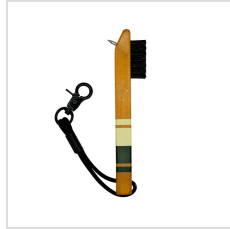

CALLAWAY HERITAGE PREMIUM WOOD CLUB BRUSH

Item#: C99847

Description :

Description:

- Premium wooden brush
- Vintage inspired painted stripes
- Durable nylon bristles that will not damage clubs
- Integrated metal groove cleaner
- Conveniently attach to golf bag via clip

Order Notes:

- Stock product is not returnable.

Colors

BLACK/ WHITE

RED/ BLACK

LIGHT BLUE/
NAVY

GREEN/ IVORY

Production Details

Production Time	2-3 Business Days
FOB	Macedon, New York, 14502

Imprint Details

Pricing Includes	0 / 0
------------------	-------

Images

Black/White (C99847)

Red/Black (C99848)

Green/Ivory (C99849)

Light Blue/Navy (C99850)