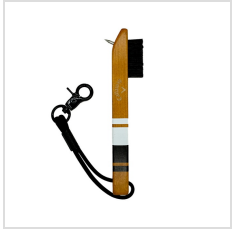

CALLAWAY HERITAGE PREMIUM WOOD CLUB BRUSH

Item#: C99847

Description :

Description:

- Premium wooden brush
- Vintage inspired painted stripes
- Durable nylon bristles that will not damage clubs
- Integrated metal groove cleaner
- Conveniently attach to golf bag via clip

Order Notes:

- Stock product is not returnable.

Colors

BLACK/ WHITE

RED/ BLACK

LIGHT BLUE/
NAVY

GREEN/ IVORY

Production Details

Production Time	2-3 Business Days
FOB	Macedon, New York, 14502

Imprint Details

Pricing Includes	0 / 0
------------------	-------

Images

Black/White (C99847)

Red/Black (C99848)

Green/Ivory (C99849)

Light Blue/Navy (C99850)