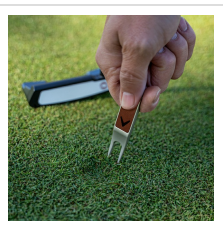

Images

How To Use View (C91951)