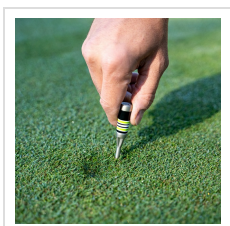

Images

How To Use View (C91905)