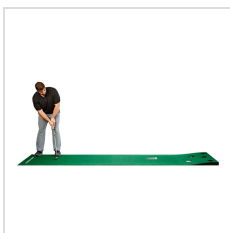

CALLAWAY ODYSSEY 12' PUTTING MAT

Item#: C30435

Description :

Elevate your putting practice anywhere with the Odyssey 12' Putting Turf, a versatile training mat designed for home, the office, or travel. Featuring a premium 12' x 3' putting surface that simulates the feel of a real green, this trainer helps golfers improve aim, speed, and consistency. The ramp incline leads to five recessed cups with hole-fill inserts to create a variety of practice challenges, while the high-quality backing folds easily for convenient transport and rolls out flat without creases. The included optional foam wedge adds the ability to practice breaking putts and refine your skills.

Images

How To Use View (C30435)

Folded View (C30435)