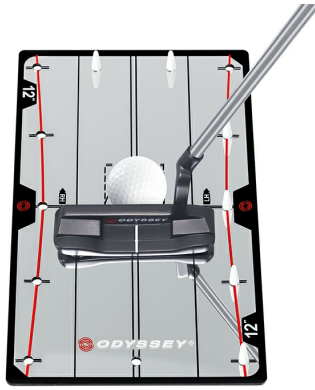

# CALLAWAY ODYSSEY PUTTING MIRROR

### Description :

Improve your putting setup and build a more consistent stroke with the Odyssey Golf Putting Mirror. Measuring 12", this versatile training aid is designed for both right- and left-handed golfers to help refine alignment, eye position, and swing path. Suitable for indoor or outdoor practice, the mirror includes alignment pegs that provide additional feedback to promote proper positioning and a square stroke. A protective cloth case is included for convenient storage and transport, making it easy to take your putting practice anywhere.