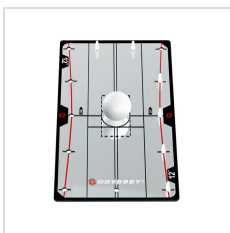

Images

Top View (C30429)