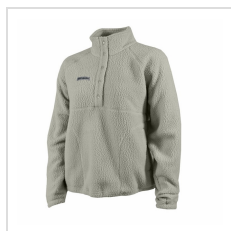

COLUMBIA LADIES JASPER RIDGE PEBBLED FLEECE HALF SNAP PULLOVER

Item#: C2609WF

Description :

Made from 100% polyester, this garment offers durable, easy-care performance with lasting comfort for everyday wear.

Order Notes: Stock product is not returnable.

Colors

BLACK

DARK STONE

ERASER PINK

Sizes

Size*	<input type="button" value="XS"/>	<input type="button" value="Small"/>	<input type="button" value="Medium"/>	<input type="button" value="Large"/>	<input type="button" value="X-Large"/>
-------	-----------------------------------	--------------------------------------	---------------------------------------	--------------------------------------	--

Production Details

Production Time	2-3 Business Days
FOB	KANSAS CITY, Missouri, 64141

Imprint Details

Pricing Includes	0 / 0
------------------	-------

Images

Eraser Pink (C2609WF-623)

Black (C2609WF-010)

Black (C2609WF-010)