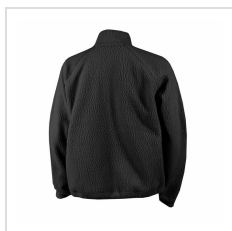

COLUMBIA LADIES JASPER RIDGE PEBBLED FLEECE HALF SNAP PULLOVER

Item#: C2609WF

Description :

Made from 100% polyester, this garment offers durable, easy-care performance with lasting comfort for everyday wear.

Order Notes: Stock product is not returnable.

Colors

BLACK

DARK STONE

ERASER PINK

Sizes

Size*	<input type="button" value="XS"/>	<input type="button" value="Small"/>	<input type="button" value="Medium"/>	<input type="button" value="Large"/>	<input type="button" value="X-Large"/>
-------	-----------------------------------	--------------------------------------	---------------------------------------	--------------------------------------	--

Production Details

Production Time	2-3 Business Days
FOB	KANSAS CITY, Missouri, 64141

Imprint Details

Pricing Includes	0 / 0
------------------	-------

Images

Eraser Pink (C2609WF-623)

Black (C2609WF-010)

Black (C2609WF-010)