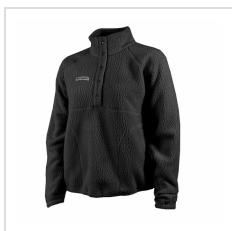

COLUMBIA LADIES JASPER RIDGE PEBBLED FLEECE HALF SNAP PULLOVER

Item#: C2609WF

Description :

Made from 100% polyester, this garment offers durable, easy-care performance with lasting comfort for everyday wear.

Order Notes: Stock product is not returnable.

Colors

BLACK

DARK STONE

ERASER PINK

Sizes

Size*	<input type="button" value="XS"/>	<input type="button" value="Small"/>	<input type="button" value="Medium"/>	<input type="button" value="Large"/>	<input type="button" value="X-Large"/>
-------	-----------------------------------	--------------------------------------	---------------------------------------	--------------------------------------	--

Production Details

Production Time	2-3 Business Days
FOB	KANSAS CITY, Missouri, 64141

Imprint Details

Pricing Includes	0 / 0
------------------	-------

Images

Eraser Pink (C2609WF-623)

Black (C2609WF-010)

Black (C2609WF-010)