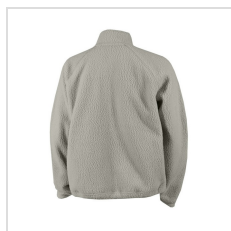

Dark Stone (C2609WF-019)