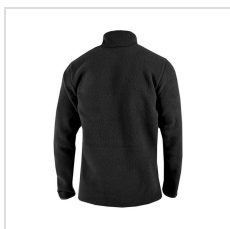

COLUMBIA JASPER RIDGE PEBBLED FULL ZIP FLEECE

Item#: C2608MF

Description :

Made from 100% polyester microfleece, this comfortable layer provides lightweight warmth and features a zip-closed security pocket for convenient storage of essentials.

Order Notes:

Stock product is not returnable.

Colors

BLACK

DARK STONE

Sizes

Size*	<input type="button" value="Small"/>	<input type="button" value="Medium"/>	<input type="button" value="Large"/>	<input type="button" value="X-Large"/>	<input type="button" value="XX-Large"/>
-------	--------------------------------------	---------------------------------------	--------------------------------------	--	---

Production Details

Production Time	2-3 Business Days
FOB	KANSAS CITY, Missouri, 64141

Imprint Details

Pricing Includes	0 / 0
------------------	-------

Images

Dark Stone (C2608MF-024)

Black (C2608MF-010)

Black (C2608MF-010)