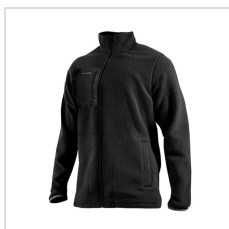

COLUMBIA JASPER RIDGE PEBBLED FULL ZIP FLEECE

Item#: C2608MF

Description :

Made from 100% polyester microfleece, this comfortable layer provides lightweight warmth and features a zip-closed security pocket for convenient storage of essentials.

Production Details

Production Time	2-3 Business Days
FOB	KANSAS CITY, Missouri, 64141

Imprint Details

Pricing Includes	0 / 0
------------------	-------

Images

Dark Stone (C2608MF-024)

Black (C2608MF-010)

Black (C2608MF-010)