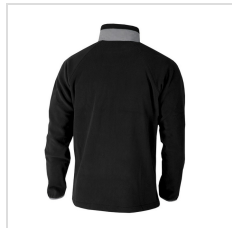

Black (C2535MF-010)