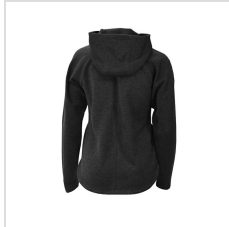

Black (C2516WO-010)