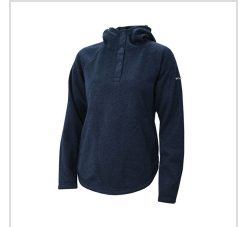

COLUMBIA LADIES SWEATER WEATHER PULLOVER HOODIE

Item#: C2516WO

Description :

Designed with comfort stretch for ease of movement, this garment features a lined, drawcord-adjustable hood, a security pocket, and a kangaroo pocket for convenient storage. Additional details include a drawcord-adjustable hem, elastic cuffs, a chin guard, binding at the cuffs and collar, and a storm flap for added protection from the elements. Center back length: 63.5 cm.

Order Notes: Stock product is not returnable.

Colors

BLACK

AZUL

COLLEGIATE
NAVY

INTENSE RED

Sizes

Size*	<input type="button" value="XS"/>	<input type="button" value="Small"/>	<input type="button" value="Medium"/>	<input type="button" value="Large"/>	<input type="button" value="X-Large"/>
-------	-----------------------------------	--------------------------------------	---------------------------------------	--------------------------------------	--

Azul (C2516WO-437)

Collegiate Navy (C2516WO-464)

Collegiate Navy (C2516WO-464)

Intense Red (C2516WO-610)

Intense Red (C2516WO-610)