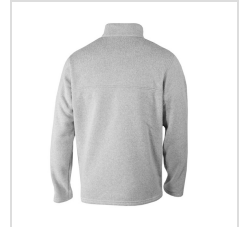

# COLUMBIA ALTO PASS HALF SNAP SWEATER

**Item#: C2501MO**

**Description :**

Crafted from 100% polyester, this versatile garment offers lightweight comfort, durability, and easy care for everyday wear.

**Order Notes:**

# Images

---

Collegiate Navy (C2501MO-464)

Black (C2501MO-010)

Black (C2501MO-010)

Cool Grey (C2501MO-019)

Cool Grey (C2501MO-019)

Azul (C2501MO-437)