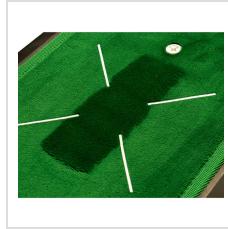

CALLAWAY STRIKE ZONE HITTING MAT

Item#: C23212

Description :

Description:

Start striking the golf ball better by training with the Callaway Strike Zone Golf Hitting Mat. This golf hitting mat is designed to provide instant feedback on every shot. The mat is designed to change shades, getting darker when the club passes through the mat, allowing you to see the path your club took when striking the ball. The mat also features a durable, shock absorbing rubber backing designed to absorb the impact of the club hitting the mat and to keep the mat from damaging or sliding on slick surfaces like hardwood floors. The rubber backing allows you to use this mat indoor or outdoor safely. If you plan to use the mat indoor we recommend using soft foam practice balls. Adding to the durability, the golf mat features high quality stitched edges so the mat does not fray or come apart when hitting the golf ball off the mat. The hitting mat is 8" x 16" in size.

- Impact-turf provides immediate swing path and face angle feedback on every shot
- Ultra-durable weighted rubber base protects clubs, hands and minimizes slide on impact
- Rubber tee holder included
- Indoor/outdoor use

Order Notes:

- Stock product is not returnable.

Colors

GREEN

Production Details

Production Time	2-3 Business Days
FOB	Macedon, New York, 14502

Imprint Details

Pricing Includes	0 / 0
------------------	-------

Images

Callaway Strike Zone Hitting Mat-

Callaway Strike Zone Hitting Mat-

Callaway Strike Zone Hitting Mat-