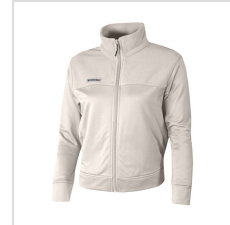

COLUMBIA LADIES RIVER FLEECE FULL ZIP

Item#: C2307WF

Description :

Engineered for performance and comfort, this garment features Omni-Wick™ technology to help keep you dry and comfortable by managing moisture, along with Omni-Shade™ UPF 50 sun protection for reliable coverage against harmful UV rays. Comfort stretch fabric allows for enhanced mobility, making it ideal for active wear and outdoor conditions. Made from a durable blend of 91% polyester and 9% elastane for flexible, long-lasting performance.

Production Details

Production Time	2-3 Business Days
FOB	KANSAS CITY, Missouri, 64141

Imprint Details

Pricing Includes	0 / 0
Primary Imprint Area	0 0

Images

Black (C2307WF-010)

Black (C2307WF-010)

Sea Salt (C2307WF-125)

Sea Salt (C2307WF-125)

Chalk (C2307WF-191)

Chalk (C2307WF-191)

Azul (C2307WF-437)

Azul (C2307WF-437)

Collegiate Navy (C2307WF-464)

Collegiate Navy (C2307WF-464)

Intense Red (C2307WF-610)