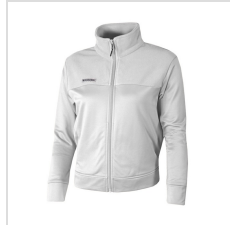

COLUMBIA LADIES RIVER FLEECE FULL ZIP

Item#: C2307WF

Description :

Engineered for performance and comfort, this garment features Omni-Wick™ technology to help keep you dry and comfortable by managing moisture, along with Omni-Shade™ UPF 50 sun protection for reliable coverage against harmful UV rays. Comfort stretch fabric allows for enhanced mobility, making it ideal for active wear and outdoor conditions. Made from a durable blend of 91% polyester and 9% elastane for flexible, long-lasting performance.

Production Details

Production Time	2-3 Business Days
FOB	KANSAS CITY, Missouri, 64141

Imprint Details

Pricing Includes	0 / 0
Primary Imprint Area	0 0

Images

Black (C2307WF-010)

Black (C2307WF-010)

Sea Salt (C2307WF-125)

Sea Salt (C2307WF-125)

Chalk (C2307WF-191)

Chalk (C2307WF-191)

Azul (C2307WF-437)

Azul (C2307WF-437)

Collegiate Navy (C2307WF-464)

Collegiate Navy (C2307WF-464)

Intense Red (C2307WF-610)