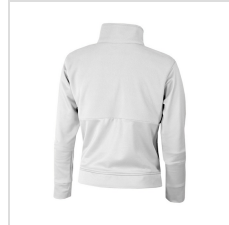

COLUMBIA LADIES RIVER FLEECE FULL ZIP

Item#: C2307WF

Description :

Engineered for performance and comfort, this garment features Omni-Wick™ technology to help keep you dry and comfortable by managing moisture, along with Omni-Shade™ UPF 50 sun protection for reliable coverage against harmful UV rays. Comfort stretch fabric allows for enhanced mobility, making it ideal for active wear and outdoor conditions. Made from a durable blend of 91% polyester and 9% elastane for flexible, long-lasting performance.

Production Details

Production Time	2-3 Business Days
FOB	KANSAS CITY, Missouri, 64141

Imprint Details

Pricing Includes	0 / 0
Primary Imprint Area	0 0

Images

Black (C2307WF-010)

Black (C2307WF-010)

Sea Salt (C2307WF-125)

Sea Salt (C2307WF-125)

Chalk (C2307WF-191)

Chalk (C2307WF-191)

Azul (C2307WF-437)

Azul (C2307WF-437)

Collegiate Navy (C2307WF-464)

Collegiate Navy (C2307WF-464)

Intense Red (C2307WF-610)