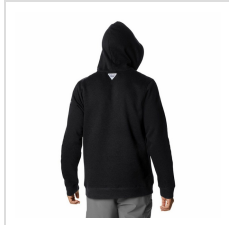

Black (C2305ML-010)