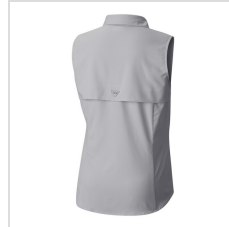

### Description :

Designed for active outdoor performance, this garment features Omni-WICK™ technology to help manage moisture and keep you dry, along with Omni-SHADE™ UPF 40 sun protection for reliable coverage against harmful UV rays. Venting enhances breathability for added comfort in warm conditions, while the durable 100% polyester ripstop fabric ensures long-lasting wear and resistance to everyday use.

# Images

---

Black (C1994WP-010)

Black (C1994WP-010)

Cool Grey (C1994WP-019)

Cool Grey (C1994WP-019)

White (C1994WP-100)

White (C1994WP-100)