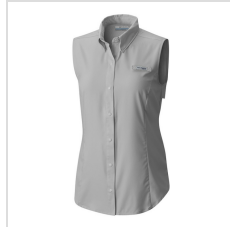

### Description :

Designed for active outdoor performance, this garment features Omni-WICK™ technology to help manage moisture and keep you dry, along with Omni-SHADE™ UPF 40 sun protection for reliable coverage against harmful UV rays. Venting enhances breathability for added comfort in warm conditions, while the durable 100% polyester ripstop fabric ensures long-lasting wear and resistance to everyday use.

# Images

---

Black (C1994WP-010)

Black (C1994WP-010)

Cool Grey (C1994WP-019)

Cool Grey (C1994WP-019)

White (C1994WP-100)

White (C1994WP-100)