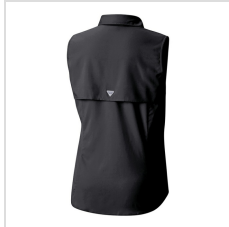

Black (C1994WP-010)