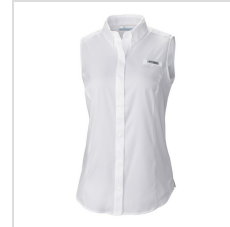

### Description :

Designed for active outdoor performance, this garment features Omni-WICK™ technology to help manage moisture and keep you dry, along with Omni-SHADE™ UPF 40 sun protection for reliable coverage against harmful UV rays. Venting enhances breathability for added comfort in warm conditions, while the durable 100% polyester ripstop fabric ensures long-lasting wear and resistance to everyday use.

# Images

---

Black (C1994WP-010)

Black (C1994WP-010)

Cool Grey (C1994WP-019)

Cool Grey (C1994WP-019)

White (C1994WP-100)

White (C1994WP-100)