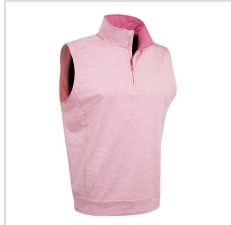

Carnation (BJ522505-685)