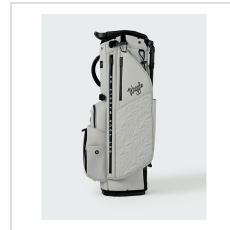

Stone (STONMHBAGGRY)