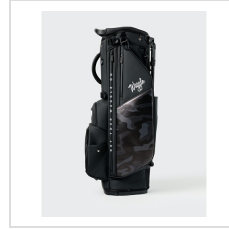

Item#: BBCMMHBAGBLK

Description :

Description:

A bag that stands out as much as you do. Equal parts flair and functionality, the Waggle Members Hybrid Golf Bag is your compliment catching jack-of-all-trades walking or riding workhorse. This premium synthetic leather standing bag features a velvet lined 14 slot club organizer, 5 zippered pockets, a magnetic accessory pouch, insulated cooler pocket, secure water bottle and range finder sleeves, waterproof rain cover and dual straps for ergonomic carrying. For versatility and ease of transport, it also features an integrated carbon fiber stand, a stay-flat base and a durable carrying handle that can be used for loading and securing into the cart.

- Hybrid Stand Cart Bag with integrated stand and stay-flat base for walking or riding
- Premium Synthetic Leather 100% Polyester
- 14 Slot Velvet Lined Club Organizer
- Dual straps for ergonomic carrying
- Durable carry handle for loading and securing into cart
- 5 Zippered Pockets
- Magnetic Accessory Pouch
- Insulated Cooler Pocket
- Secure Water Bottle and Range Finder Sleeves
- Velcro Glove Holder
- Pen/Pencil Holder
- Waterproof Rain Hood
- Carbon Fiber Legs

Imprint Details

Pricing Includes	0 / 0
------------------	-------

Images

Black Bear Camo (BBCMMHBAGBLK)

Black Bear Camo (BBCMMHBAGBLK)

Black Bear Camo (BBCMMHBAGBLK)

Balsam (BLSMMHBAGGRN)

Balsam (BLSMMHBAGGRN)