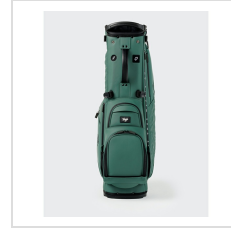

Item#: BBCMMHBAGBLK

Description :

Description:

A bag that stands out as much as you do. Equal parts flair and functionality, the Waggle Members Hybrid Golf Bag is your compliment catching jack-of-all-trades walking or riding workhorse. This premium synthetic leather standing bag features a velvet lined 14 slot club organizer, 5 zippered pockets, a magnetic accessory pouch, insulated cooler pocket, secure water bottle and range finder sleeves, waterproof rain cover and dual straps for ergonomic carrying. For versatility and ease of transport, it also features an integrated carbon fiber stand, a stay-flat base and a durable carrying handle that can be used for loading and securing into the cart.

- Hybrid Stand Cart Bag with integrated stand and stay-flat base for walking or riding
- Premium Synthetic Leather 100% Polyester
- 14 Slot Velvet Lined Club Organizer
- Dual straps for ergonomic carrying
- Durable carry handle for loading and securing into cart
- 5 Zippered Pockets
- Magnetic Accessory Pouch
- Insulated Cooler Pocket
- Secure Water Bottle and Range Finder Sleeves
- Velcro Glove Holder
- Pen/Pencil Holder
- Waterproof Rain Hood
- Carbon Fiber Legs

Imprint Details

Pricing Includes	0 / 0
------------------	-------

Images

Black Bear Camo (BBCMMHBAGBLK)

Black Bear Camo (BBCMMHBAGBLK)

Black Bear Camo (BBCMMHBAGBLK)

Balsam (BLSMMHBAGGRN)

Balsam (BLSMMHBAGGRN)