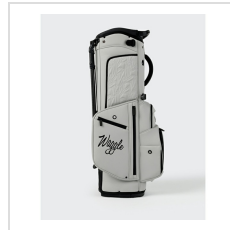

Stone (STONMHBAGGRY)