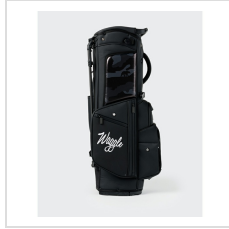

Black Bear Camo (BBCMMHBAGBLK)