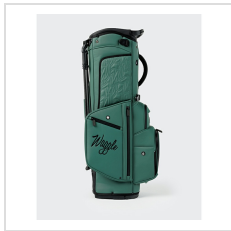

Item#: BBCMMHBAGBLK

Description :

Description:

A bag that stands out as much as you do. Equal parts flair and functionality, the Waggle Members Hybrid Golf Bag is your compliment catching jack-of-all-trades walking or riding workhorse. This premium synthetic leather standing bag features a velvet lined 14 slot club organizer, 5 zippered pockets, a magnetic accessory pouch, insulated cooler pocket, secure water bottle and range finder sleeves, waterproof rain cover and dual straps for ergonomic carrying. For versatility and ease of transport, it also features an integrated carbon fiber stand, a stay-flat base and a durable carrying handle that can be used for loading and securing into the cart.

- Hybrid Stand Cart Bag with integrated stand and stay-flat base for walking or riding
- Premium Synthetic Leather 100% Polyester
- 14 Slot Velvet Lined Club Organizer
- Dual straps for ergonomic carrying
- Durable carry handle for loading and securing into cart
- 5 Zippered Pockets
- Magnetic Accessory Pouch
- Insulated Cooler Pocket
- Secure Water Bottle and Range Finder Sleeves
- Velcro Glove Holder
- Pen/Pencil Holder
- Waterproof Rain Hood
- Carbon Fiber Legs

Imprint Details

Pricing Includes	0 / 0
------------------	-------

Images

Black Bear Camo (BBCMMHBAGBLK)

Black Bear Camo (BBCMMHBAGBLK)

Black Bear Camo (BBCMMHBAGBLK)

Balsam (BLSMMHBAGGRN)

Balsam (BLSMMHBAGGRN)