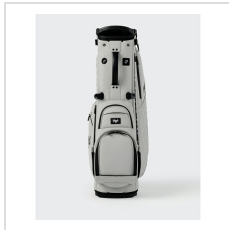

Stone (STONMHBAGGRY)