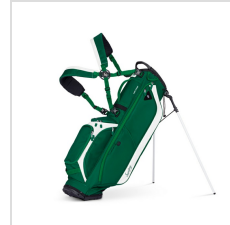

# Images

BAG401 (matte black)

BAG401-CGR (cool grey)

BAG401-CTH (clay thompson)

BAG401-EVG (evergreen)

BAG403 (heather grey)

BAG404 (midnight green)

BAG405 (toasted almond)