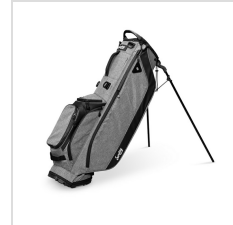

# Images

BAG401 (matte black)

BAG401-CGR (cool grey)

BAG401-CTH (clay thompson)

BAG401-EVG (evergreen)

BAG403 (heather grey)

BAG404 (midnight green)

BAG405 (toasted almond)