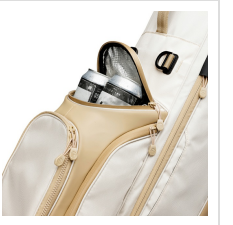

BAG405 (toasted almond)