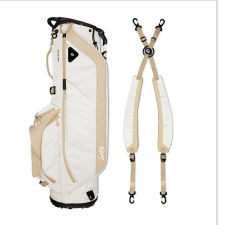

BAG405 (toasted almond)