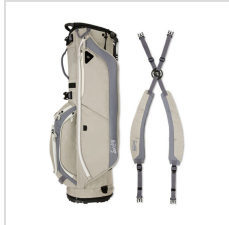

BAG401-CGR (cool grey)