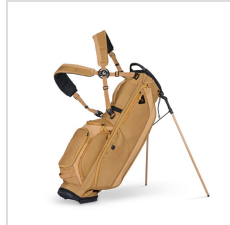

BAG401-CTH (clay thompson)