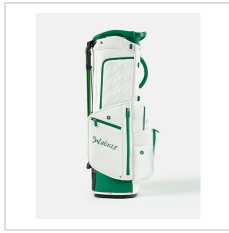

Item#: AZLAMHBAGWHT

Description :

Description:

A bag that stands out as much as you do. Equal parts flair and functionality, the Waggle Members Hybrid Golf Bag is your compliment catching jack of all trades walking or riding workhorse. This premium synthetic leather standing bag features a velvet-lined 14 slot club organizer, 5 zippered pockets, a magnetic accessory pouch, insulated cooler pocket, secure water bottle and range finder sleeves, waterproof rain cover and dual straps for ergonomic carrying.

- Hybrid Stand Cart Bag with integrated stand and stay flat base for walking or riding
- Premium Synthetic Leather 100% Polyester
- 14 Slot Velvet Lined Club Organizer
- Dual straps for ergonomic carrying
- Durable carry handle for loading and securing into cart
- 5 Zippered Pockets
- Magnetic Accessory Pouch
- Insulated Cooler Pocket
- Secure Water Bottle and Range Finder Sleeves
- Velcro Glove Holder
- Pen/Pencil Holder
- Waterproof Rain Hood
- Carbon Fiber Legs

Order Notes:

- Stock product is not returnable.
- Waggle Cannot ship 3rd party
- Flat Rate Shipping \$25.00 bag

Colors

AZALEA

Production Details

Production Time	5-7 Business Days
FOB	Roseville, Minnesota, 55113

Imprint Details

Pricing Includes	0 / 0
------------------	-------

Images

Azalea (AZLAMHBAGWHT)

Azalea (AZLAMHBAGWHT)

Azalea (AZLAMHBAGWHT)