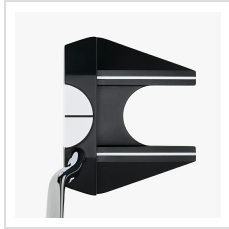

AIDC7-P (Seven)