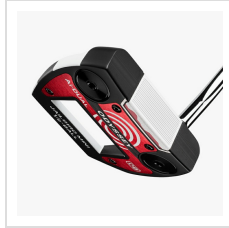

Item#: AIDC7-P

Description :

The Odyssey AI Dual Cruiser is a premium line of putters designed to maximize stability, alignment, and consistency, especially for golfers who struggle with distance control or face rotation.

AIDC7-P (Seven)

AIDC7-P (Seven)

AIDC7-P (Seven)

AIDCJ-P (Jailbird)

AIDCJ-P (Jailbird)

AIDCJ-P (Jailbird)

AIDCJ-P (Jailbird)

AIDCJ-P (Jailbird)