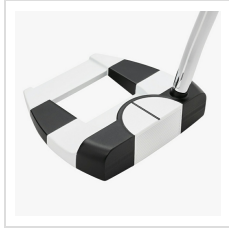

AIDCJ-P (Jailbird)