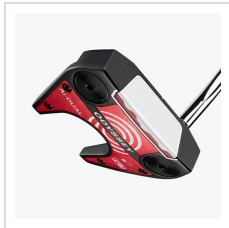

AIDSS-P (Seven S)