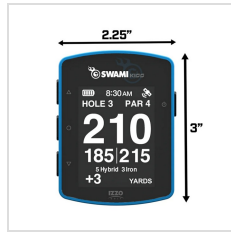

Item#: A99892

Description :

NEW!! The Swami KISS Handheld Golf GPS features horizontal and landscape display modes, automatically rotating for easier viewing. i-Caddie technology provides club suggestions based on distance, while its water/fog-resistant design ensures durability in all conditions. Choose between standard Front/Center/Back yardages or Simple Mode for center-only distance. It delivers accurate distances to greens, hazards, and doglegs, plus auto course recognition, auto hole advance, shot distance measurement, and a digital scorekeeper. Preloaded with over 38,000 courses and no subscription fees, it includes a magnetic cart mount and rechargeable lithium-ion battery with up to 12 hours of play.

Order Notes: Stock product is not returnable.

Colors

BLACK

BLUE

Production Details

Production Time	2-3 Business Days
FOB	Macedon, New York, 14502

Imprint Details

Pricing Includes	0 / 0
-------------------------	-------

Images

Blue (A99892)

Blue (A99892)

Blue (A99892)

Blue (A99892)

Black (A99936)

Black (A99936)