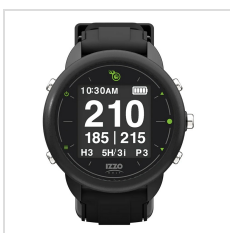

Item#: A91935

Description :

The IZZO Golf Swami GPS Watch combines a sleek, modern design with powerful on-course performance, making it a stylish and functional accessory for any golfer. Preloaded with over 38,000 courses worldwide, it delivers precise distances to the front, center, and back of the green, along with layup and carry distances to hazards, doglegs, and water. Key features include automatic course recognition, auto-hole advance, shot distance measurement, and a digital scorecard to help track performance throughout your round. Built for convenience and reliability, it offers up to 10 hours of GPS battery life, a water-resistant design, and an easy-charge magnetic charger so it's always ready when you are.

Order Notes: Stock product is not returnable.

Colors

BLACK

Production Details

Production Time	2-3 Business Days
FOB	Macedon, New York, 14502

Imprint Details

Pricing Includes	0 / 0
------------------	-------

Images

Front (A91935)

Black (A91935)

Wearable View (A91935)