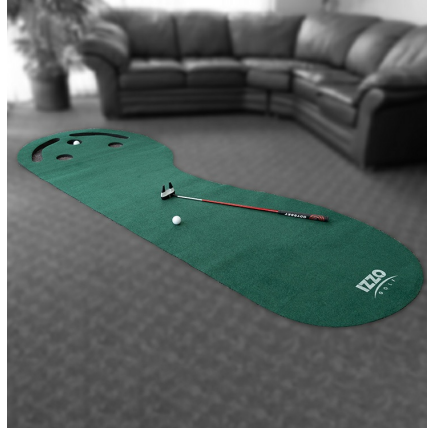

IZZO KIDNEY-SHAPED PUTTING MAT

Item#: A62594

Description :

Perfect your putting from the comfort of home with this premium indoor practice green. The kidney-shaped design features a realistic putting surface that simulates the feel of an actual green, helping you build confidence and consistency with every stroke. Three cup locations create a variety of practice options, while built-in sand trap catch areas collect missed putts for added convenience. Measuring 12' x 10', this spacious practice green is ideal for sharpening your short game without leaving the house.

Images

Izzo Kidney-Shaped Putting Mat